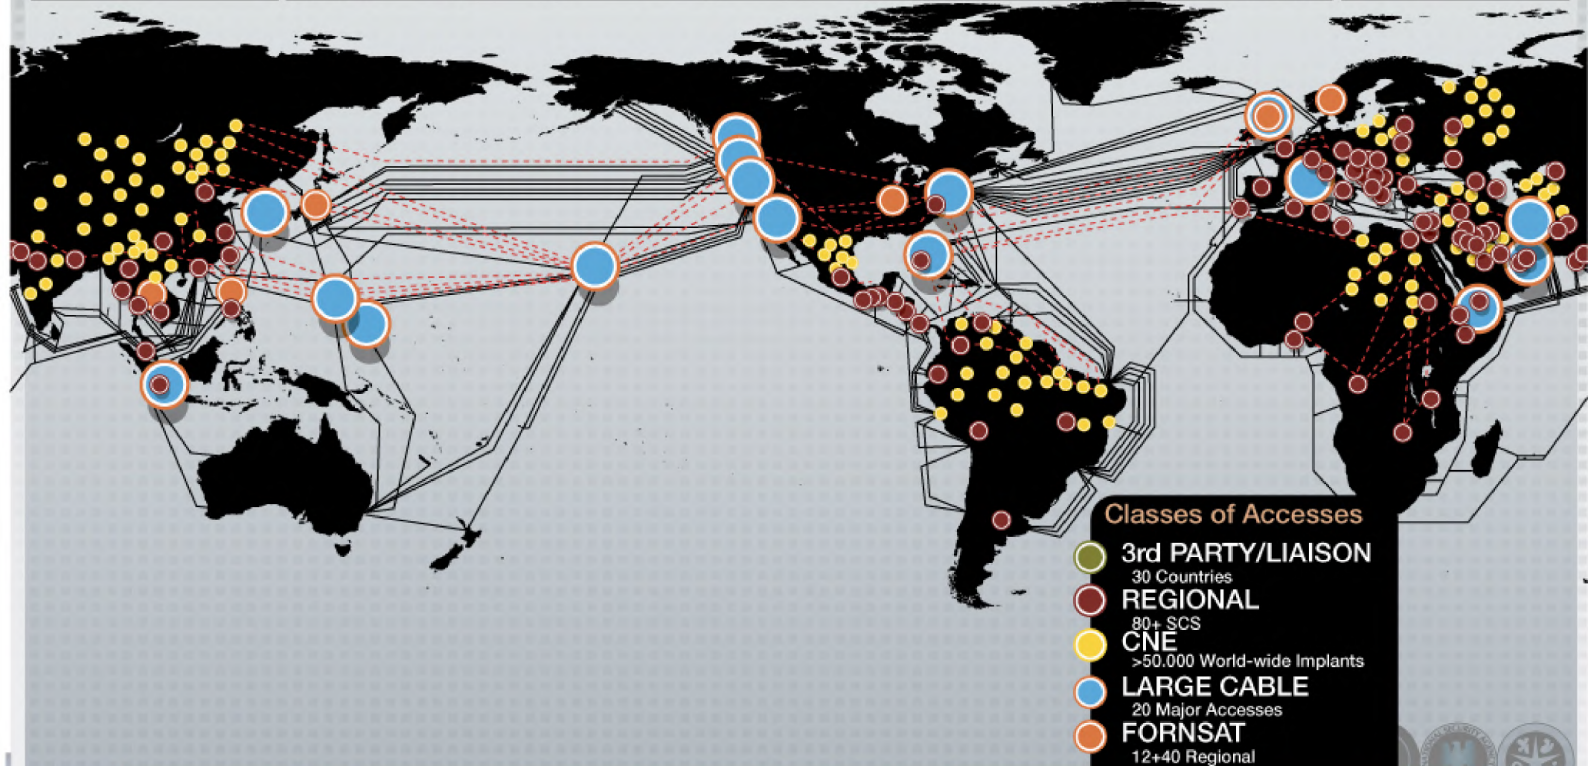

Driver 1: Worldwide SIGINT/Defense Cryptologic Platform

High Speed Optical Cable
Covert, Clandestine or Cooperative Large Accesses
20 Access Programs Worldwide

Regional

Caracas	Havana	Kinshasa	Sofia	Berlin	Pristina	Guatemala City
Tegucigalpa	Panama City	Lusaka	Bangkok	Phnom Penh	Tirana	RESC
Geneva	Bogota	Budapest	New Delhi	Frankfurt	Sarajevo	Milan
Athens	Mexico City	Prague	Paris	Zagreb	La Paz	Langley
Rome	Brasilia	Lagos	Vienna	Rangoon	Vienna Annex	Reston
Quito	Managua					
San Jose						

FORNSAT

STELLAR
SOUNDER
SNICK
MOONPEN
NY
LADYLOVE

INDRA
IRONSAND
JACKKNIFE
CARBOY
TIMBERLIN
E

Classes of Accesses

- 3rd PARTY/LIAISON**
30 Countries
- REGIONAL**
80+ SCS
- CNE**
>50,000 World-wide Implants
- LARGE CABLE**
20 Major Accesses
- FORNSAT**
12+40 Regional